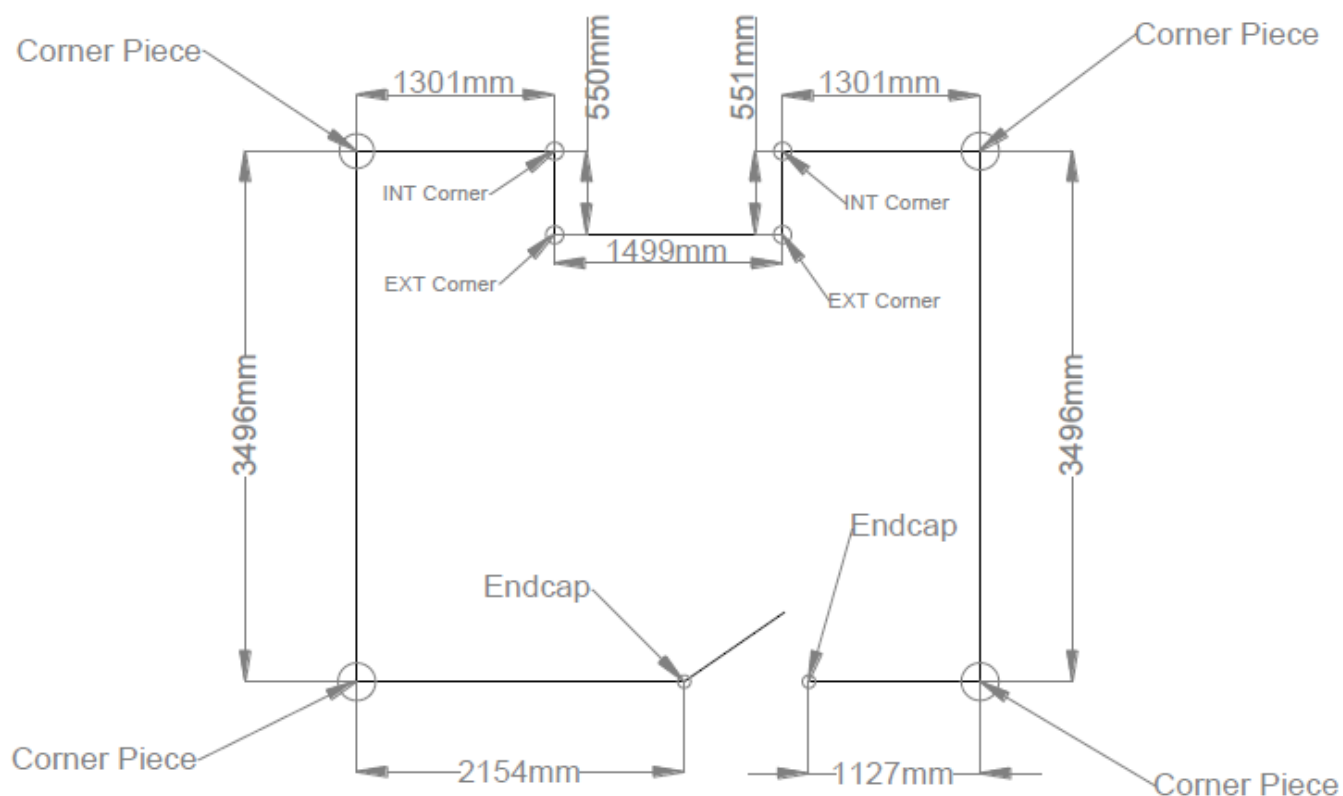

Dado Panic Strip Ordering Information

When the Dado Panic Strip is delivered to site it cannot be altered in length, therefore it is vitally important to ensure the sizes are correct when placing the order. Please measure from corner to corner and up to any windows, doors or other obstructions. To ensure the order is placed correctly please include a sketch of the area the Dado is required for, shown by Figure 1, a hand drawn sketch will suffice.

Figure 1

As well as the measurements, when placing an order colour preference is also required as is whether the strip is to be illuminated or not.

Table 2.1 below is a quick checklist of the requirements to place an order.

Order Checklist	
Measurements	
Sketch	
Dado Colour	
LED Illumination	

Table 2.1

If you require any further assistance with your order, please contact Hoyles on [01744 886600](tel:01744 886600)