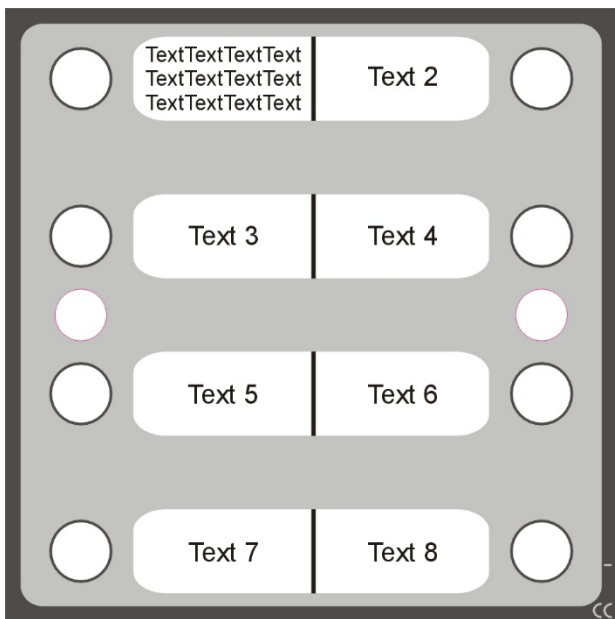

Label Template for S1782P

Text required max 48 characters on 3 lines as shown above

Text 1 _____

Text 2 _____

Text 3 _____

Text 4 _____

Text 5 _____

Text 6 _____