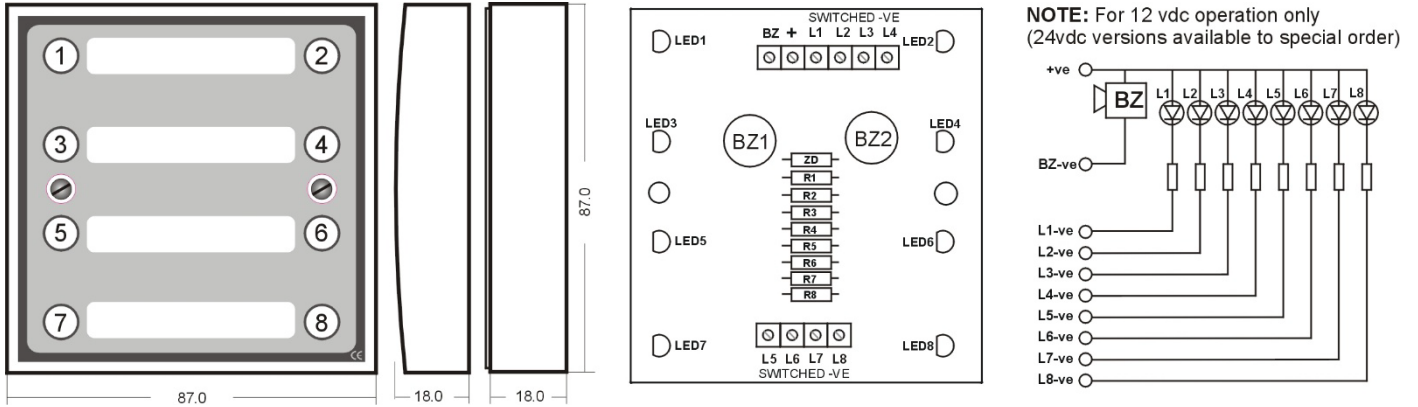

Single Gang 8 Led Indicator with Integral Sounder

This instruction covers the following products: S1782PRTC, S1782PGTC, S1782PYTC and S1782PRGTC.

Items supplied with blank paper insert, window label, and surface back box. Suitable for semi-flush mounting onto a single gang galvanised back box (not supplied).

Labelling templates for S1782PTC